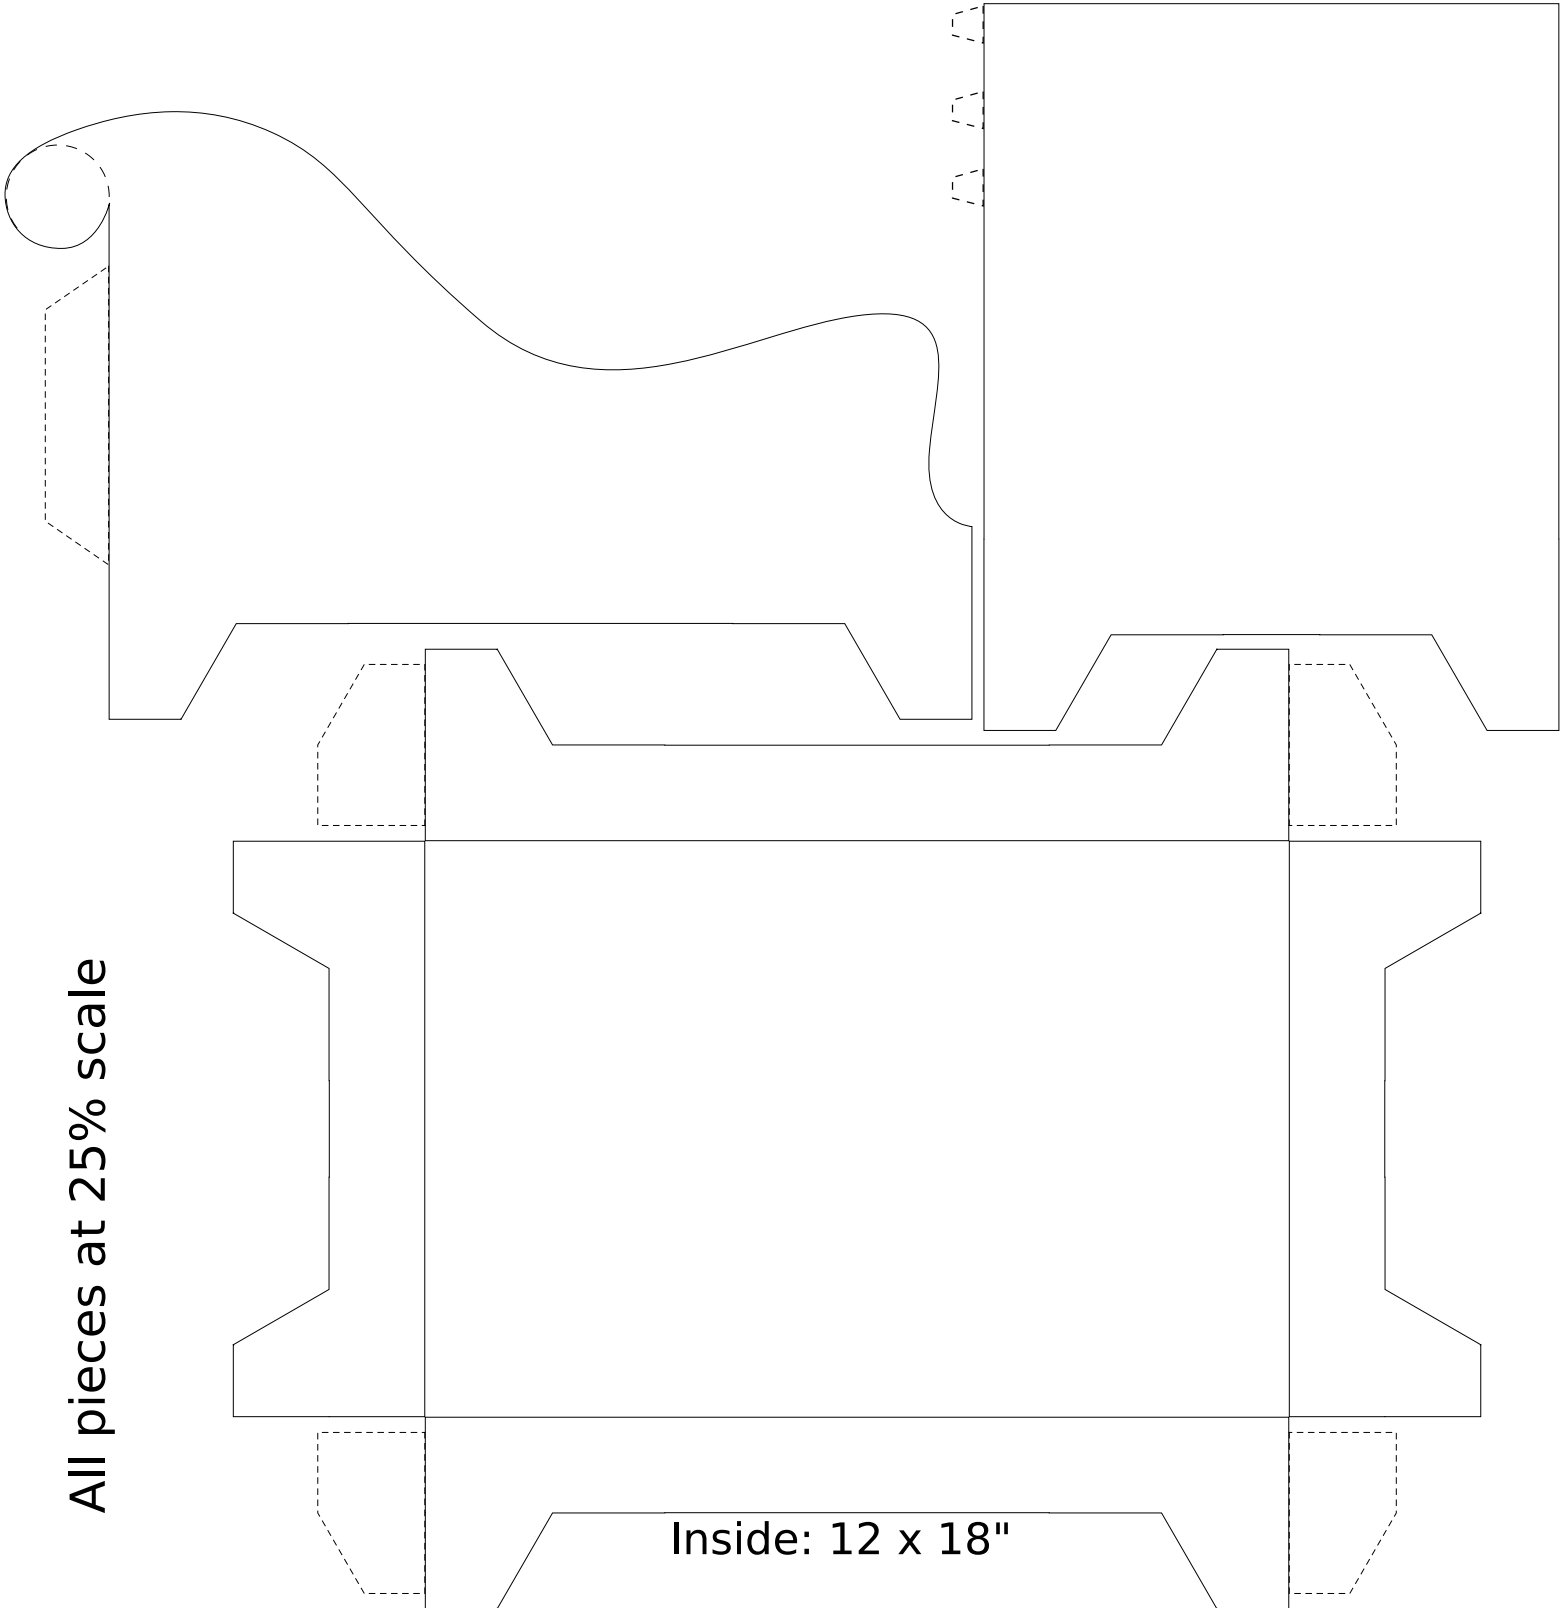

(actual size, to trace!)

3.875" tall (max) X 24.625" wide

2 each:

Arrange like so:

3.875" tall (max) X 26.187" wide

All pieces at 25% scale

Inside: 12 x 18"